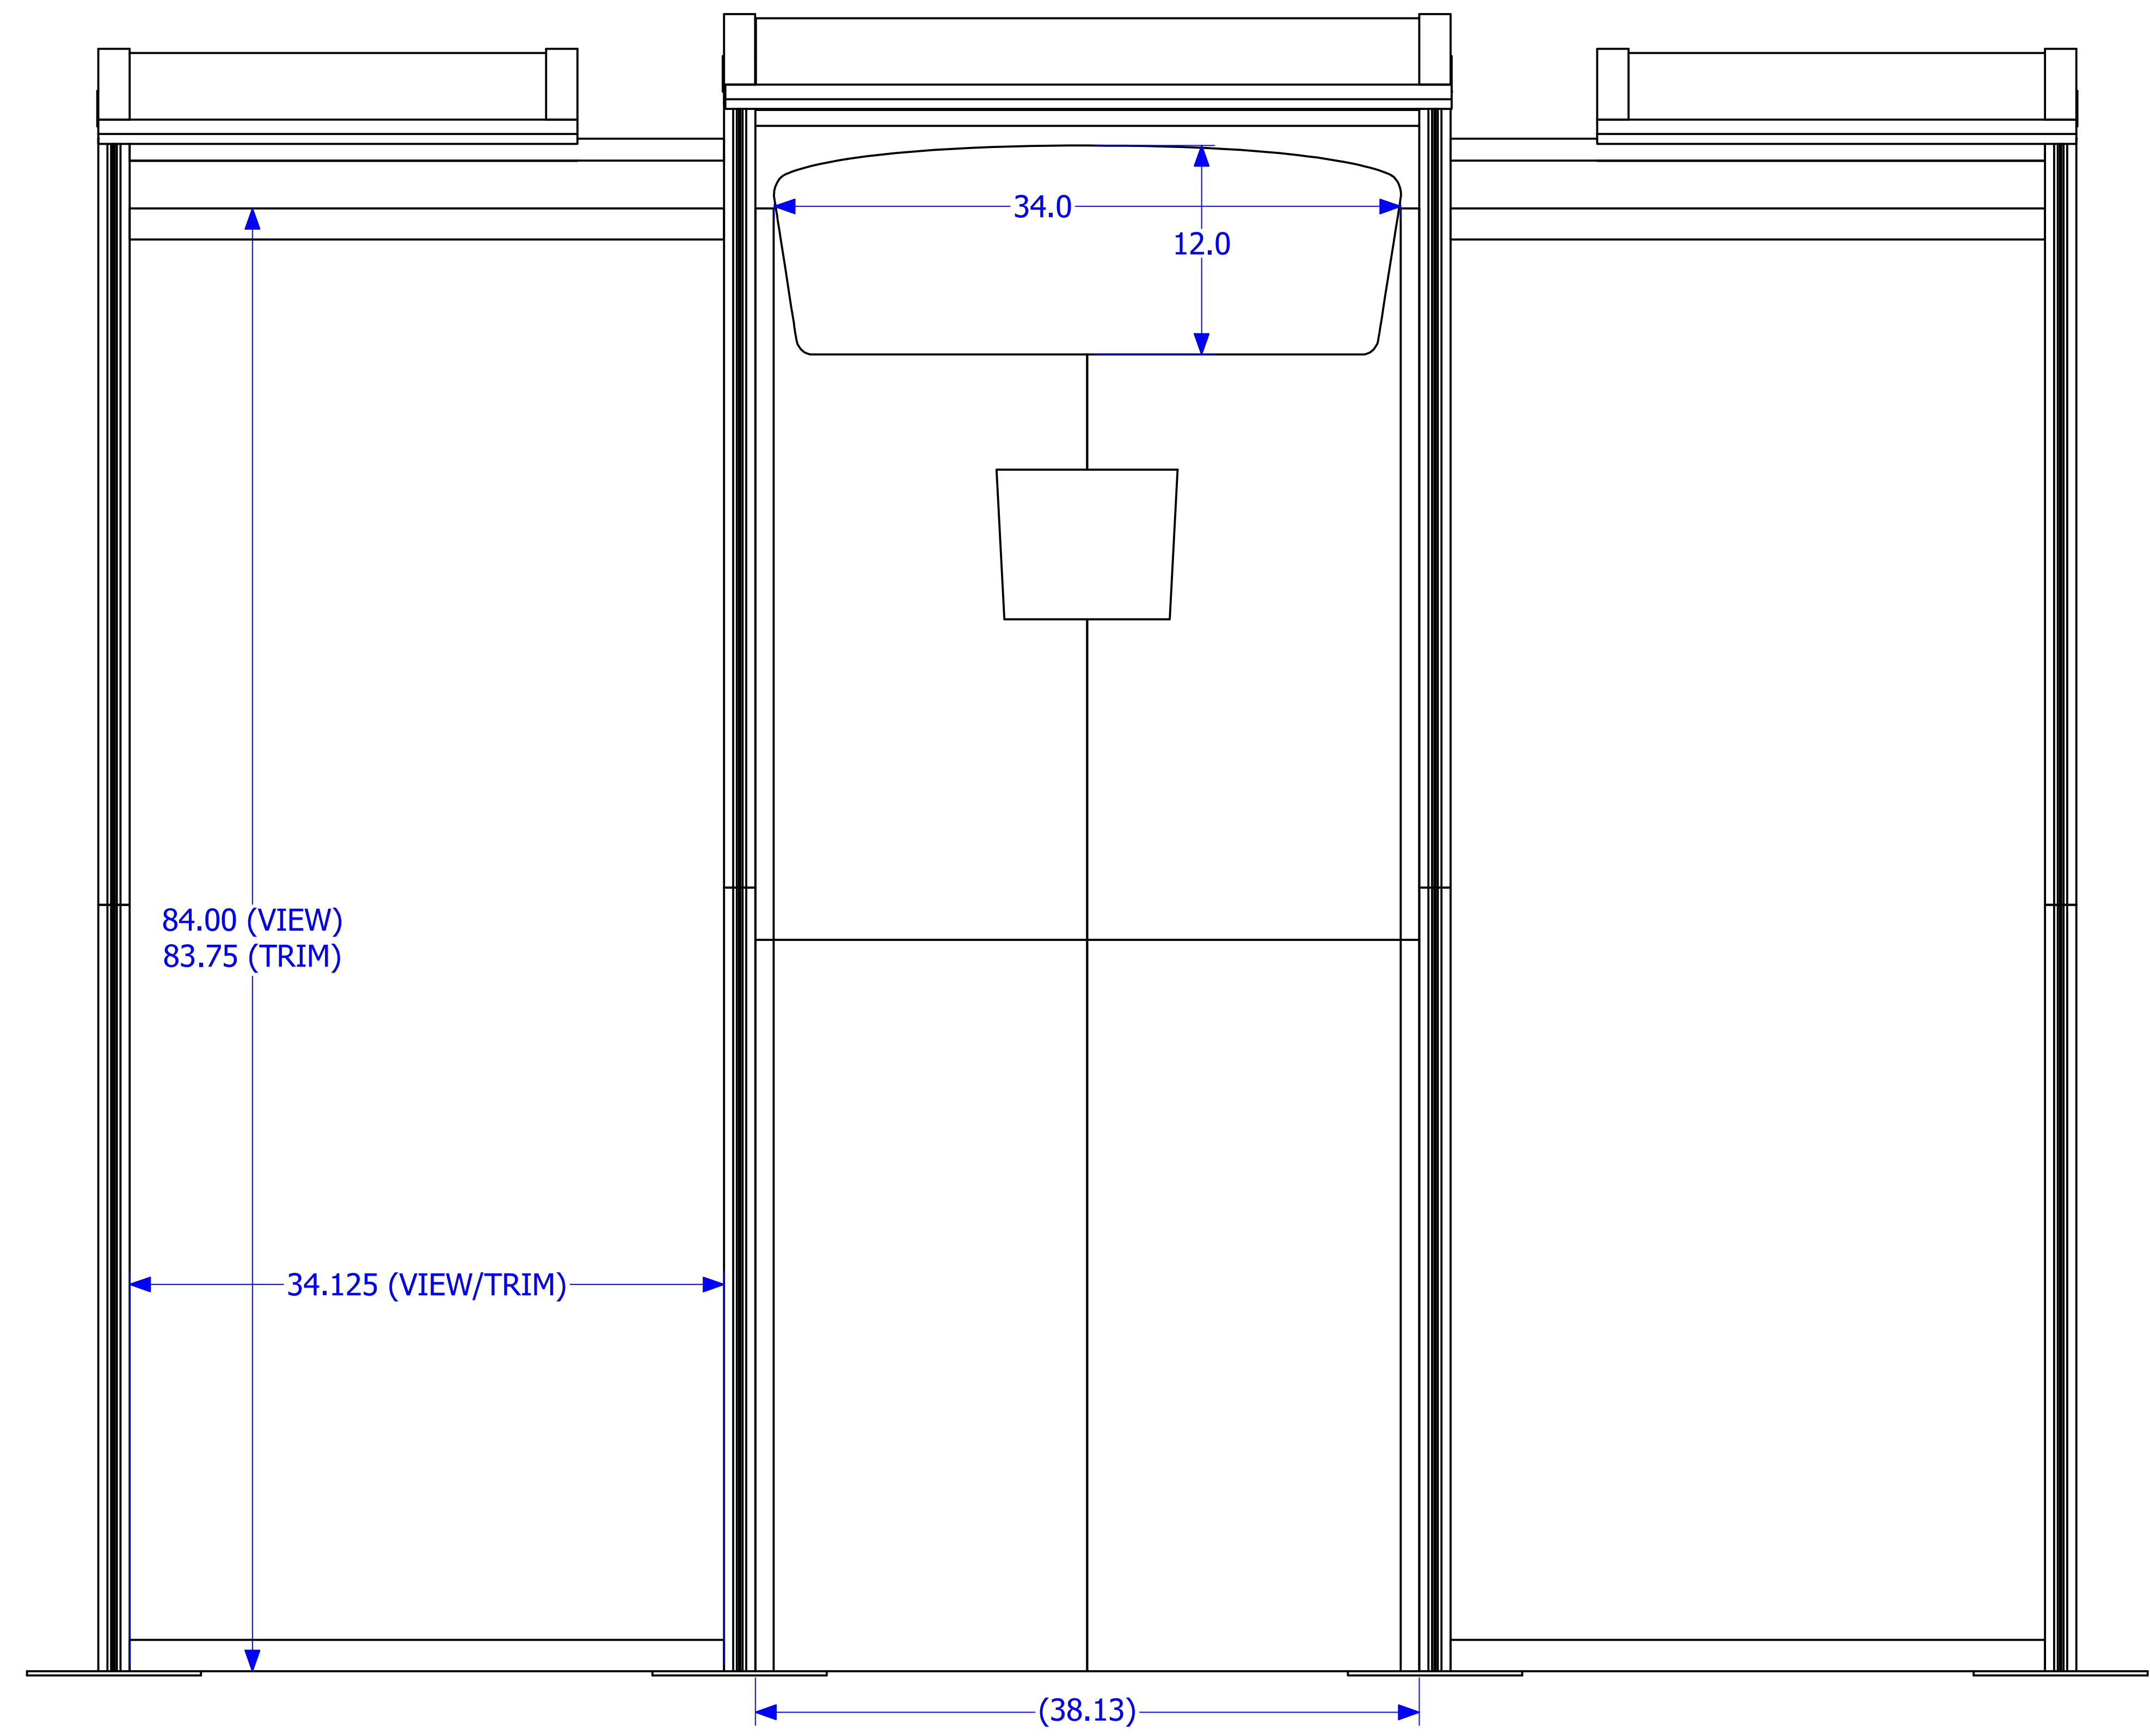

GRAPHIC SPECS	
PRODUCT NAME:	ECO-1018 (MALIA)
MATERIAL:	PARADISE FABRC
VIEWABLE SIZE:	(2) 34.125" x 84"
TRIM SIZE:	(2) 34.125" x 83.75"
MATERIAL	ECO POLY
VIEWABLE/TRIM SIZE	(1) 34" x 10"
	Velcro to 36"x12" Eco Glass
ESTIMATED GRAPHIC PACKAGE	\$732.5 RETAIL
EFFECTIVE DATE:	8/1/2011

**Please use this document for reference only.
Contact your distributor for final graphic templates per order.**

DRAWN michaelmccord	7/20/2011	TITLE	
CHECKED		ECO-1018 GRAPHIC SPECS	
QA		SIZE	D
MFG		DWG NO	ECO-1018 (MALIA) GFX SPECS
APPROVED		REV	
		SCALE	SHEET 1 OF 1